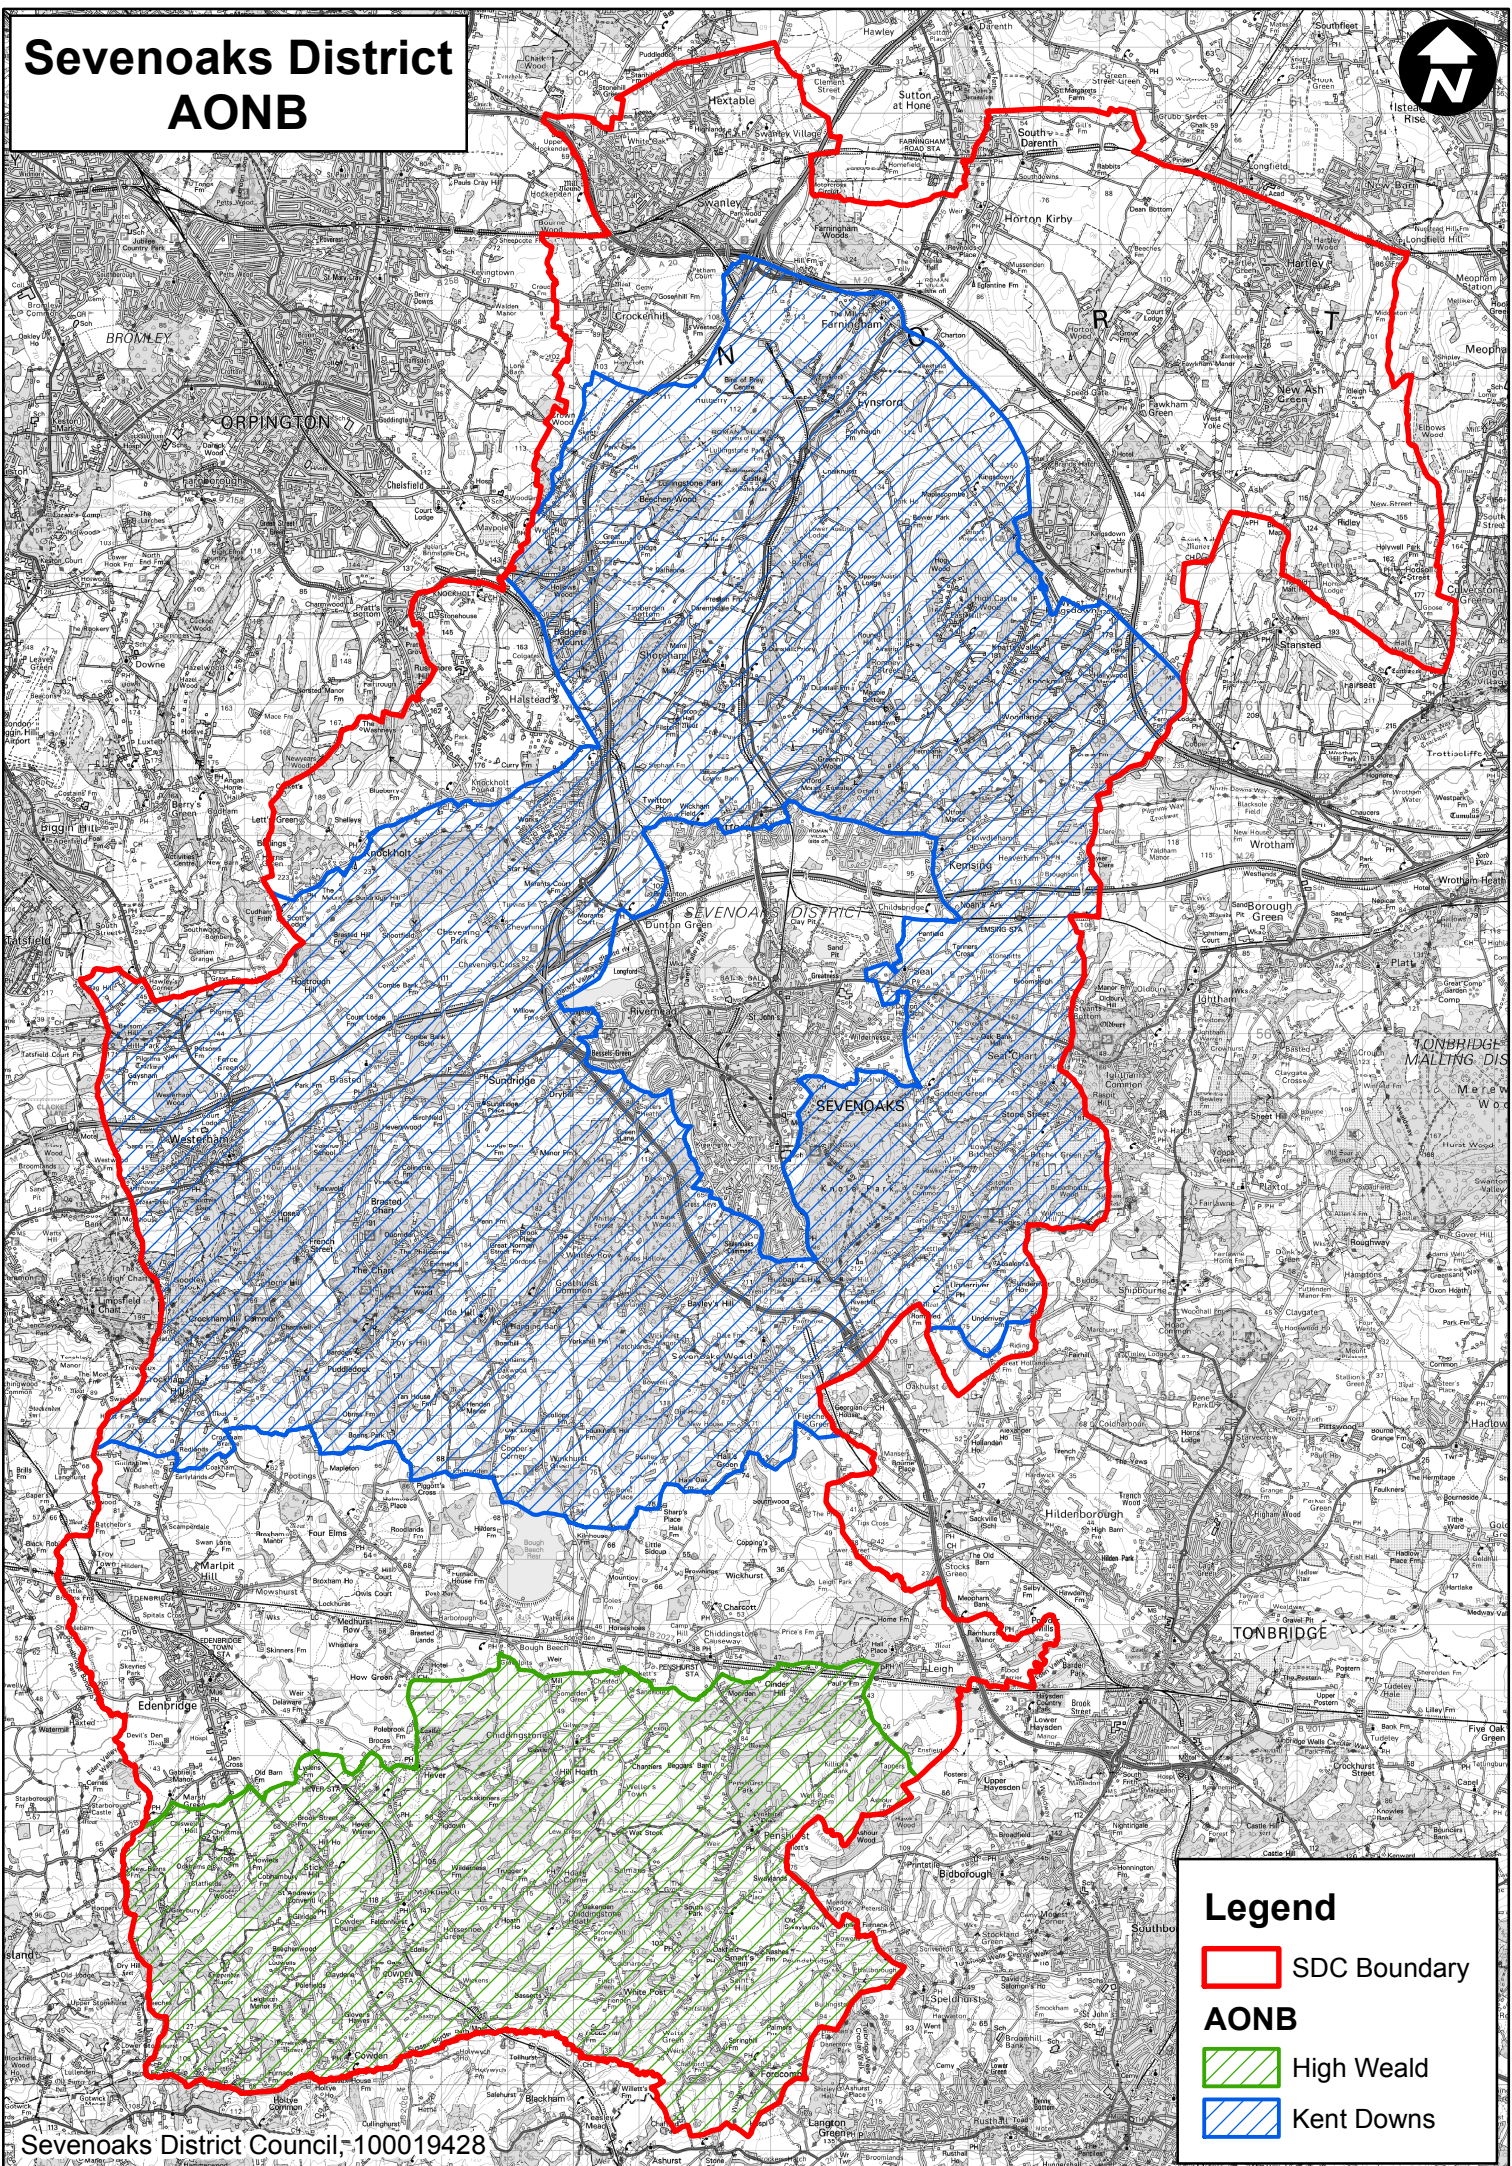

# Sevenoaks District AONB

**Legend**

-  SDC Boundary
- AONB**
-  High Weald
-  Kent Downs